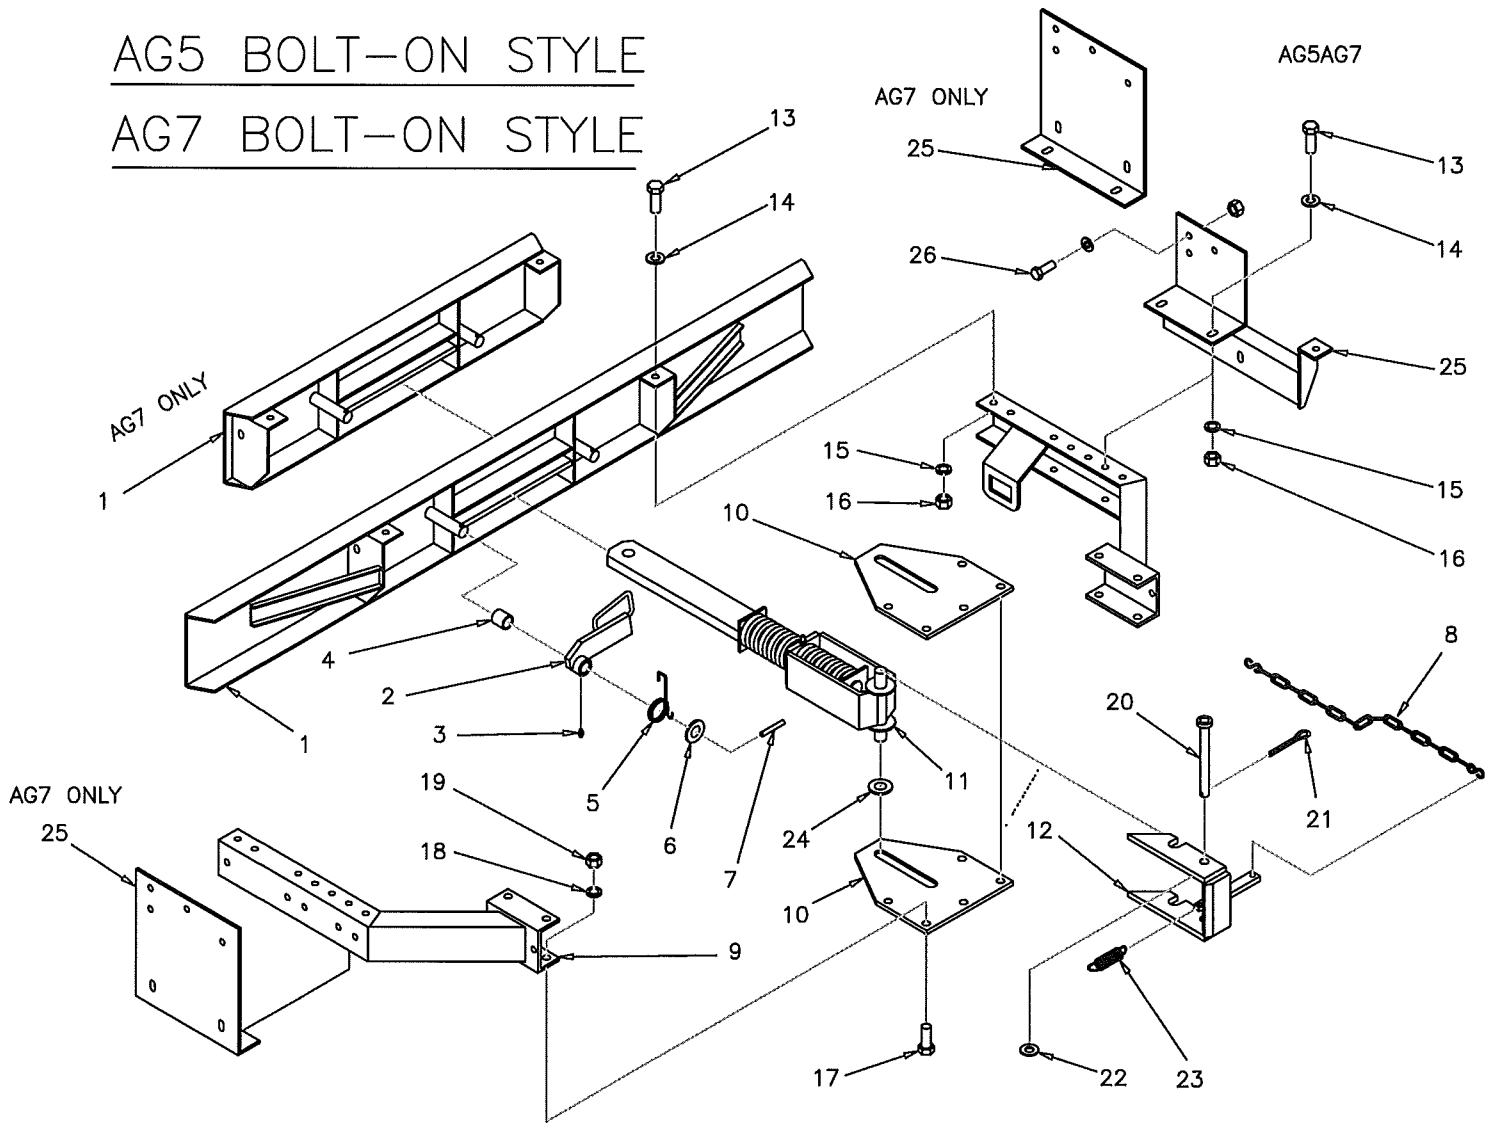

# AG7 BOLT-ON STYLE

ITEM	PART NO.	DESCRIPTION	QTY.
1	47209260	BUMPER FACE ASSEMBLY (72 in)	1
	47109260	BUMPER FACE, (REPLACEMENT ONLY) for AG7 ONLY	
	47209407	BUMPER FACE ASSEMBLY (36 in)	1
	47109407	BUMPER FACE, (REPLACEMENT ONLY)	
	ITEMS 2 TO 7 ARE PREASSEMBLED TO ITEM 1		
2	47109148	ARMLOCK ASSEMBLY, L.H.	1
2	47109149	ARMLOCK ASSEMBLY, R.H.	1
	ITEMS 3 AND 4 ARE PREASSEMBLED TO ITEM 2		
3	18901805	GREASE ZERK, STRAIGHT	2
4	47101031	BRASS BUSHING	2
5	47101149	TORSION SPRING, LEFT	1
5	47101150	TORSION SPRING, RIGHT	1
6	18852200	FLATWASHER, 1 INCH SAE (ZP)	2
7	18511034	ROLL PIN, 1/4 X 2 1/2	2
8	47109774	PULL CHAIN WITH "S" HOOK	1
	47109002	STANDARD HARDWARE PACKAGE INCLUDES ITEMS 9 TO 24	1
9	47109150	SET- SIDE BRACE WELDMENTS	1
10	47102020	TOP PLATE	2
11	47109455	DRAWBAR ASSEMBLY	1
12	47109419	HOOK ASSEMBLY	1
	47005823	ASSEMBLY BOLT PACKAGE INCLUDES ITEMS, 13 TO 24	+2
13	18057424	BOLT, 1/2-13NC. X 1 1/4	12
14	18811400	FLATWASHER, 1/2 INCH	12
15	18891400	LOCKWASHER, 1/2 INCH	12
16	18417400	HEX. NUT, 1/2-13NC.	12
17	18047926	BOLT, 5/8-11NC. X 1 1/2	8
18	18891600	LOCKWASHER, 5/8 INCH	8
19	18417900	HEX. NUT 5/8-11NC.	8
20	47109056	HOOK PIN	1
21	18561026	COTTER PIN, 1/4 X 1 1/2	1
22	18811800	FLATWASHER, 3/4 INCH	1