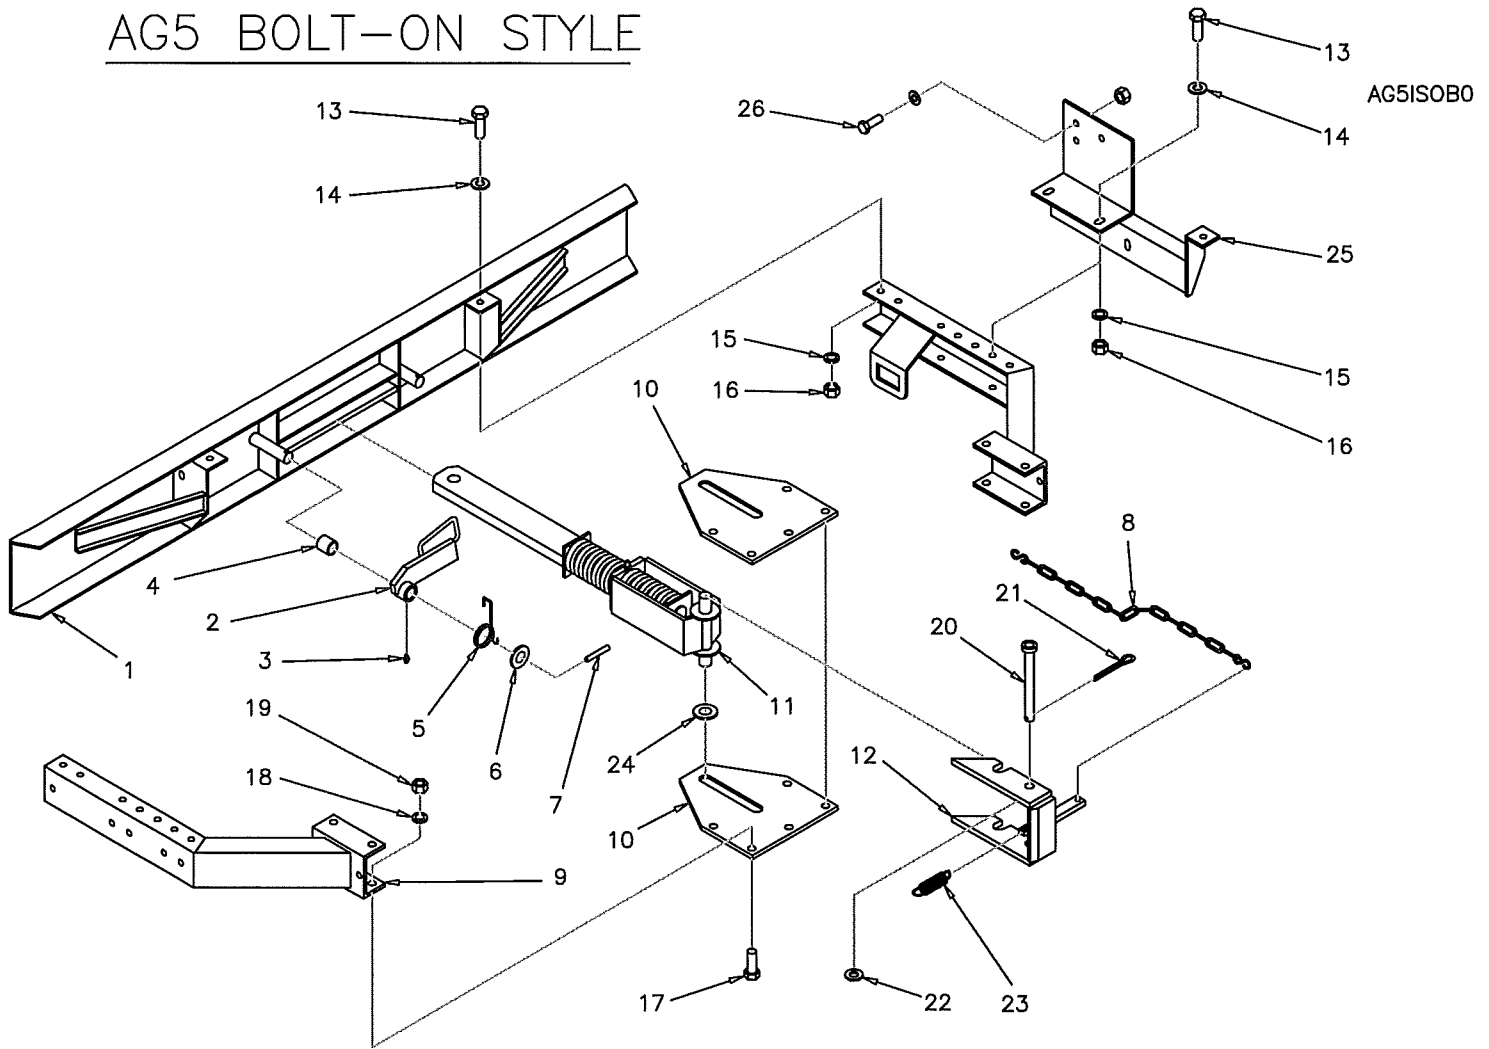

AG5 BOLT-ON STYLE

ITEM	PART NO.	DESCRIPTION	QTY.	ITEM	PART NO.	DESCRIPTION	QTY.
1	47209260	BUMPER FACE ASSEMBLY	1	25	47109739	MOUNTING BRACKETS, SET "A"	1
	47109260	BUMPER FACE, (REPLACEMENT ONLY)		25	47108822	for CHEV. 1988 AND UP	
	ITEMS 2 TO 7 ARE PREASSEMBLED TO ITEM 1			25	47108822	MOUNTING BRACKETS, SET "B"	1
2	47109148	ARMLOCK ASSEMBLY, L.H.	1	25	47102431	for FORD 1999 3/4 TON H.D. OR 1 TON	
2	47109149	ARMLOCK ASSEMBLY, R.H.	1	25	47102431	MOUNTING BRACKETS, SET "C"	1
	ITEMS 3 AND 4 ARE PREASSEMBLED TO ITEM 2			25	47109433	for CHEV. (STD) THRU 1987	
3	18901805	GREASE ZERK, STRAIGHT	2	25	47109433	MOUNTING BRACKETS, SET "D"	1
4	47101031	BRASS BUSHING	2	25	47107416	for DODGE, THRU 1993	
5	47101149	TORSION SPRING, LEFT	1	25	47107416	MOUNTING BRACKETS, SET "E"	1
5	47101150	TORSION SPRING, RIGHT	1	25	47109429	for DODGE, SHORT BOX, 1994 THRU '98	
6	18852200	FLATWASHER, 1 INCH SAE (ZP)	2	25	47109429	MOUNTING BRACKETS, SET "F"	1
7	18511034	ROLL PIN, 1/4 X 2 1/2	2	25	47108641	for FORD, 1980 THRU '97	
8	47109774	PULL CHAIN WITH "S" HOOK	1	25	47108641	MOUNTING BRACKET, SET "G"	1
	47109002	STANDARD HARDWARE PACKAGE	1	25	47109423	for 1998 DODGE (3/4T) SHORT BOX	
	INCLUDES ITEMS 9 TO 24			25	47109423	MOUNTING BRACKETS, SET "H"	1
9	47109150	SET- SIDE BRACE WELDMENTS	1	25	47108198	for FORD, 1973 THRU 1979	
10	47102020	TOP PLATE	2	25	47108198	MOUNTING BRACKETS, SET "K"	1
11	47109455	DRAWBAR ASSEMBLY	1	25	47109193	for FORD, (1/2T & 3/4T LD) 1997 AND UP	
12	47109419	HOOK ASSEMBLY	1	25	47109193	MOUNTING BRACKETS, SET "M"	1
	47005823	ASSEMBLY BOLT PACKAGE	1	25	47109901	for DODGE, 1994 AND UP	
	INCLUDES ITEMS, 13 TO 24			25	47109901	MOUNTING BRACKETS, SET "N"	1
13	18057424	BOLT, 1/2-13NC. X 1 1/4	12	25	47109420	for CHEV. SHORT BOX, 1988 THRU '98	
14	18811400	FLATWASHER, 1/2 INCH	12	25	47109420	MOUNTING BRACKETS, SET "HC"	1
15	18891400	LOCKWASHER, 1/2 INCH	12	25	47109044	for FORD, HI-CLEARANCE 1980 AND UP	
16	18417400	HEX. NUT, 1/2-13NC.	12	25	47109044	MOUNTING BRACKETS, SET "P"	1
17	18047926	BOLT, 5/8-11NC. X 1 1/2	8			for CHEV SHORT BOX (1/2T) 1999	
18	18891600	LOCKWASHER, 5/8 INCH	8	26		MOUNTING BOLT PACKAGE	1
19	18417900	HEX. NUT 5/8-11NC.	8			SEE BOLT PACKAGE LIST FOR AG1 (BRUTE II BUMPER)	
20	47109056	HOOK PIN	1				
21	18561026	COTTER PIN, 1/4 X 1 1/2	1				
22	18811800	FLATWASHER, 3/4 INCH	1				
23	47106043	EXTENSION SPRING	1				
24	18852200	FLATWASHER, 1 INCH SAE (ZP)	1