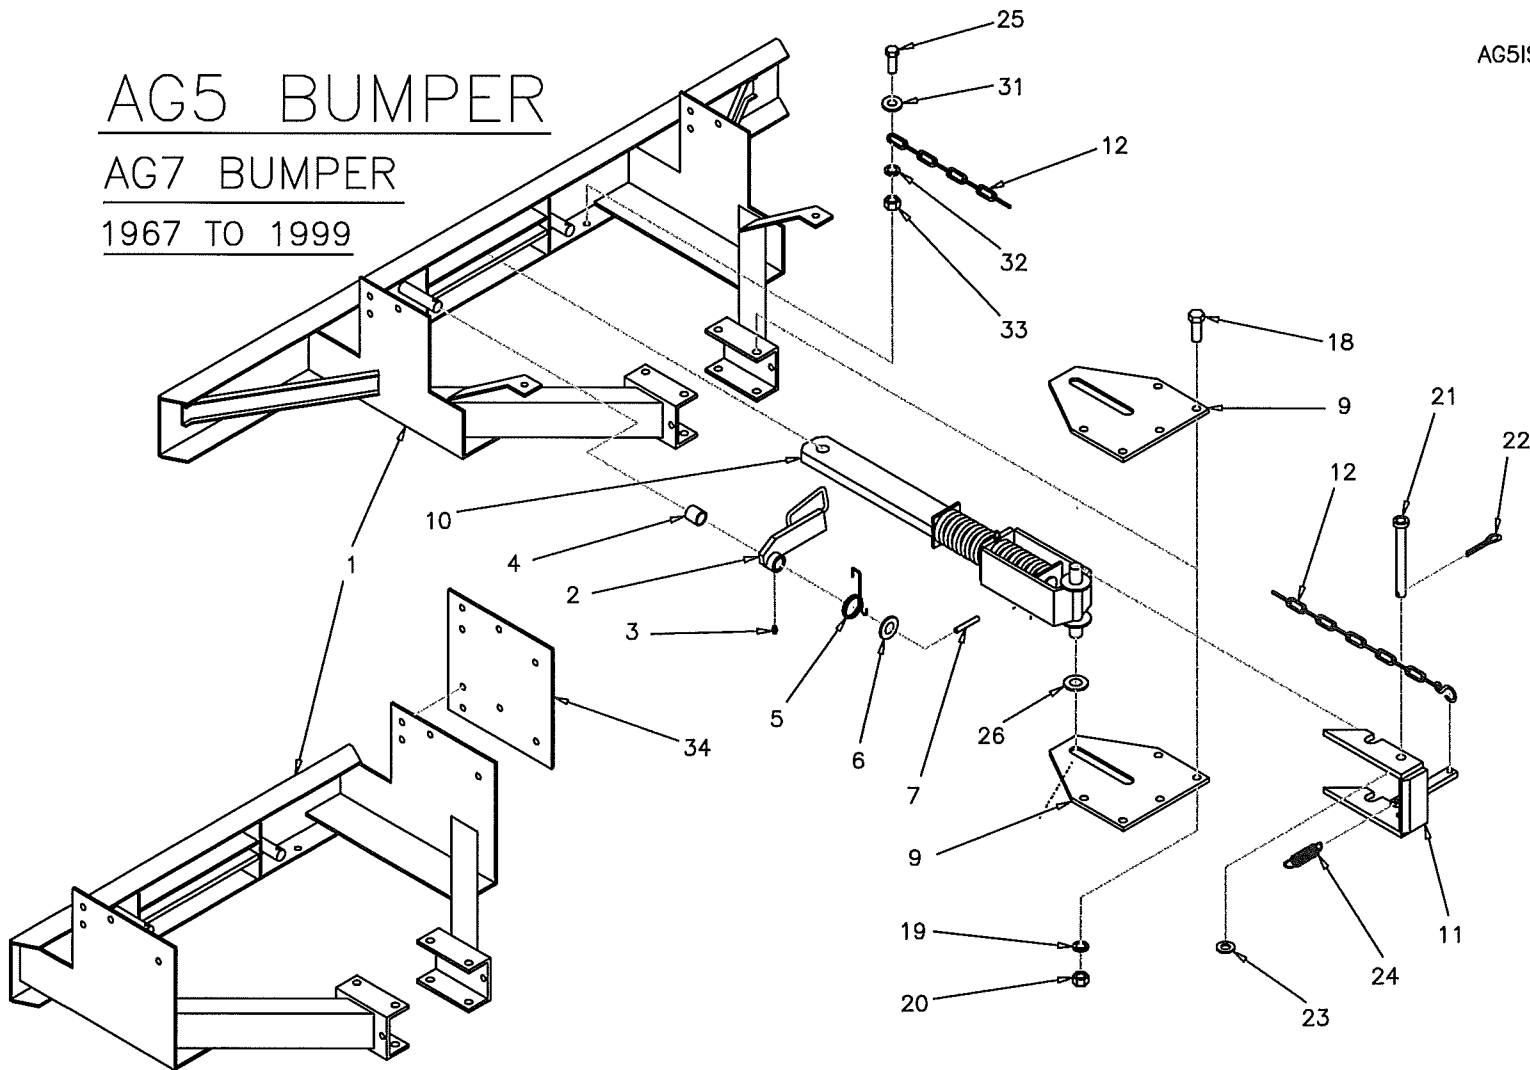

AG5 BUMPER

AG7 BUMPER

1967 TO 1999

AG7 BUMPER
SHORT FACE (36")

ITEM	PART NO.	DESCRIPTION	QTY.	ITEM	PART NO.	DESCRIPTION	QTY.
1	40050000	BUMPER ASSY. COMPLETE (AG5)	1	18	18047926	BOLT, 5/8-11NC. X 1 1/2	8
		SEE CATALOG FOR MODELS AVAILABLE		19	18891600	LOCKWASHER, 5/8 INCH	8
	40070001	BUMPER ASSY. COMPLETE (AG7)	1	20	18417900	HEX. NUT 5/8-11NC.	8
		LONG FACE (72")		21	47109056	HOOK PIN	1
	40070000	BUMPER ASSY. COMPLETE (AG7)	1	22	18561026	COTTER PIN, 1/4 X 1 1/2	1
		SHORT FACE (36")		23	18811800	FLATWASHER, 3/4 INCH	1
		ITEMS 2 TO 7 ARE PREASSEMBLED TO ITEM 1		24	47106043	EXTENSION SPRING	1
2	47109063	ARMLOCK ASSEMBLY, L.H.	1	25	18715718	MACHINE SCREW, 1/4-20NC. X 3/4	1
2	47109064	ARMLOCK ASSEMBLY, R.H.	1	26	18852200	FLATWASHER, 1 INCH SAE (ZP)	1
		ITEMS 3 AND 4 ARE PREASSEMBLED TO ITEM 2		27 TO 29	OMIT		
3	18901805	GREASE ZERK, STRAIGHT	2				
4	47101031	BRASS BUSHING	2				
5	47101149	TORSION SPRING, LEFT	1	30	47109003	FOR REPLACEMENT ONLY.	
5	47101150	TORSION SPRING, RIGHT	1				
6	18852200	FLATWASHER, 1 INCH SAE (ZP)	2				
7	18511034	ROLL PIN, 1/4 X 2 1/2	2	30	47109003	BUMPER FACE ONLY,	1
8	OMIT					FOR AG5 (72" WIDE)	
9	47102020	TOP PLATE	2			BUMPER FACE ONLY,	
10	47109455	DRAWBAR ASSEMBLY	1			FOR AG7 (72" WIDE)	1
11	47109419	HOOK ASSEMBLY	1			FOR AG7 (36" WIDE)	1
	47109033	(OLD STYLE) HOOK ASSEMBLY	REF.				
12	47109774	PULL CHAIN WITH "S" HOOK	1	31	18891000	FLATWASHER, 1/4	1
13 TO 17	OMIT			32	18811000	LOCKWASHER, 1/4	1
				33	18435700	NUT, 1/4-20NC.	1
				34	47109135	"SET" EXTENSION PLATES	1
						FOR AG7 ONLY