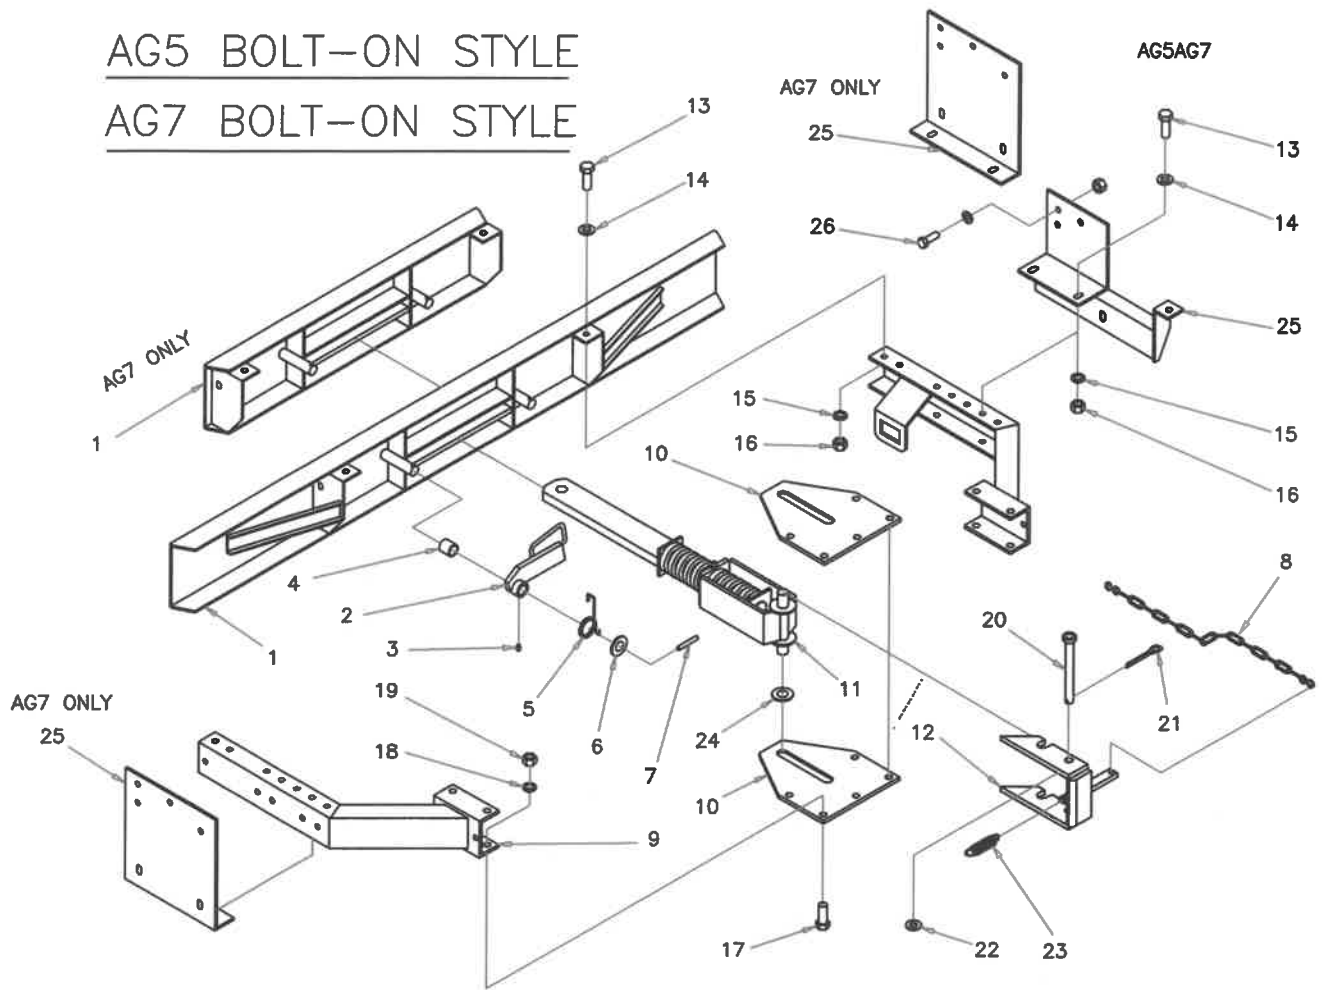

AG5 BOLT-ON STYLE

AG7 BOLT-ON STYLE

ITEM	PART NO.	DESCRIPTION	QTY.
1	47209260	BUMPER FACE ASSEMBLY (72 in)	1
	47109260	BUMPER FACE, (REPLACEMENT ONLY) for AG7 ONLY	
	47209407	BUMPER FACE ASSEMBLY (36 in)	1
	47109407	BUMPER FACE, (REPLACEMENT ONLY)	
	ITEMS 2 TO 7 ARE PREASSEMBLED TO ITEM 1		
2	47109148	ARMLOCK ASSEMBLY, L.H.	1
2	47109149	ARMLOCK ASSEMBLY, R.H.	1
	ITEMS 3 AND 4 ARE PREASSEMBLED TO ITEM 2		
3	18901805	GREASE ZERK, STRAIGHT	2
4	47101031	BRASS BUSHING	2
5	47101149	TORSION SPRING, LEFT	1
5	47101150	TORSION SPRING, RIGHT	1
6	18852200	FLATWASHER, 1 INCH SAE (ZP)	2
7	18511034	ROLL PIN, 1/4 X 2 1/2	2
8	47109774	PULL CHAIN WITH "S" HOOK	1
	47109002	STANDARD HARDWARE PACKAGE INCLUDES ITEMS 9 TO 24	1
9	47109150	SET- SIDE BRACE WELDMENTS	1
10	47102020	TOP PLATE	2
11	47109455	DRAWBAR ASSEMBLY	1
12	47109419	HOOK ASSEMBLY	1
	47005823	ASSEMBLY BOLT PACKAGE INCLUDES ITEMS, 13 TO 24	±2
13	18057424	BOLT, 1/2-13NC. X 1 1/4	12
14	18811400	FLATWASHER, 1/2 INCH	12
15	18891400	LOCKWASHER, 1/2 INCH	12
16	18417400	HEX. NUT, 1/2-13NC.	12
17	18047926	BOLT, 5/8-11NC. X 1 1/2	8
18	18891600	LOCKWASHER, 5/8 INCH	8
19	18417900	HEX. NUT 5/8-11NC.	8
20	47109056	HOOK PIN	1
21	18561026	COTTER PIN, 1/4 X 1 1/2	1
22	18811800	FLATWASHER, 3/4 INCH	1