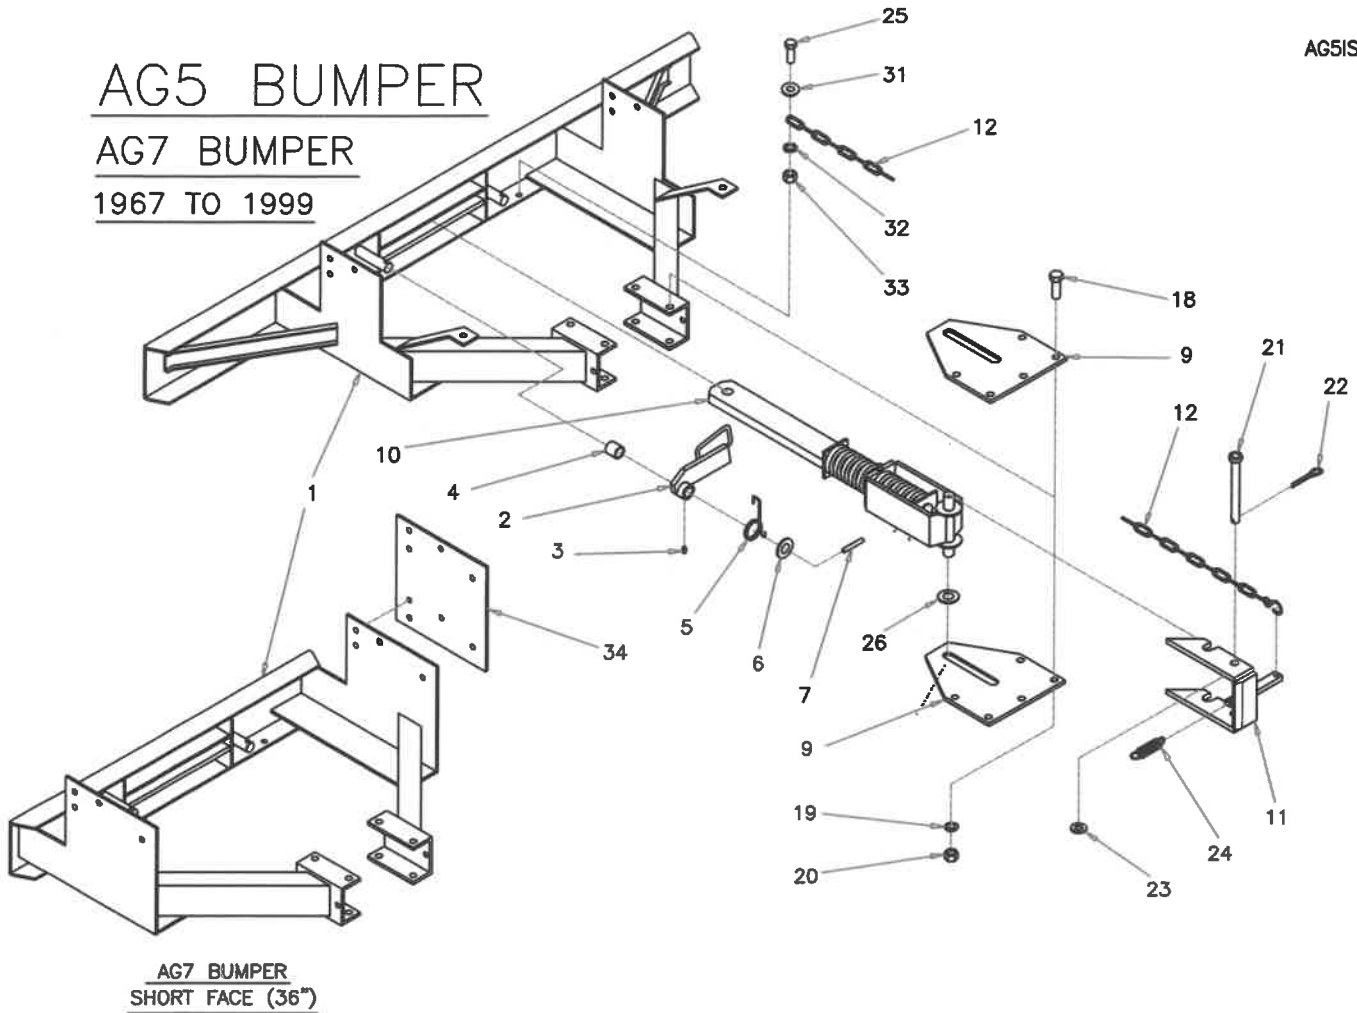

AG5 BUMPER

AG7 BUMPER

1967 TO 1999

AG5ISO

AG7 BUMPER
SHORT FACE (36")

ITEM	PART NO.	DESCRIPTION	QTY.	ITEM	PART NO.	DESCRIPTION	QTY.
1	40050000	BUMPER ASSY. COMPLETE (AG5)	1	18	18047926	BOLT, 5/8-11NC. X 1 1/2	8
		SEE CATALOG FOR MODELS AVAILABLE		19	18891600	LOCKWASHER, 5/8 INCH	8
	40070001	BUMPER ASSY. COMPLETE (AG7)	1	20	18417900	HEX. NUT 5/8-11NC.	8
		LONG FACE (72")		21	47109056	HOOK PIN	1
	40070000	BUMPER ASSY. COMPLETE (AG7)	1	22	18561026	COTTER PIN, 1/4 X 1 1/2	1
		SHORT FACE (36")		23	18811800	FLATWASHER, 3/4 INCH	1
		ITEMS 2 TO 7 ARE PREASSEMBLED TO ITEM 1		24	47106043	EXTENSION SPRING	1
2	47109063	ARMLOCK ASSEMBLY, L.H.	1	25	18715718	MACHINE SCREW, 1/4-20NC. X 3/4	1
2	47109064	ARMLOCK ASSEMBLY, R.H.	1	26	18852200	FLATWASHER, 1 INCH SAE (ZP)	1
		ITEMS 3 AND 4 ARE PREASSEMBLED TO ITEM 2		27 TO 29	OMIT		
3	18901805	GREASE ZERK, STRAIGHT	2				
4	47101031	BRASS BUSHING	2				
5	47101149	TORSION SPRING, LEFT	1				
5	47101150	TORSION SPRING, RIGHT	1				
6	18852200	FLATWASHER, 1 INCH SAE (ZP)	2				
7	18511034	ROLL PIN, 1/4 X 2 1/2	2				
8	OMIT						
9	47102020	TOP PLATE	2				
10	47109455	DRAWBAR ASSEMBLY	1	30	47109003	FOR REPLACEMENT ONLY. BUMPER FACE ONLY, FOR AG5 (72" WIDE)	1
11	47109419	HOOK ASSEMBLY	1	30	47109003	BUMPER FACE ONLY, FOR AG7 (72" WIDE)	1
	47109033	(OLD STYLE) HOOK ASSEMBLY	REF.		47109006	FOR AG7 (36" WIDE)	1
12	47109774	PULL CHAIN WITH "S" HOOK	1				
13 TO 17	OMIT						
				31	18891000	FLATWASHER, 1/4	1
				32	18811000	LOCKWASHER, 1/4	1
				33	18435700	NUT, 1/4-20NC.	1
				34	47109135	"SET" EXTENSION PLATES FOR AG7 ONLY	1