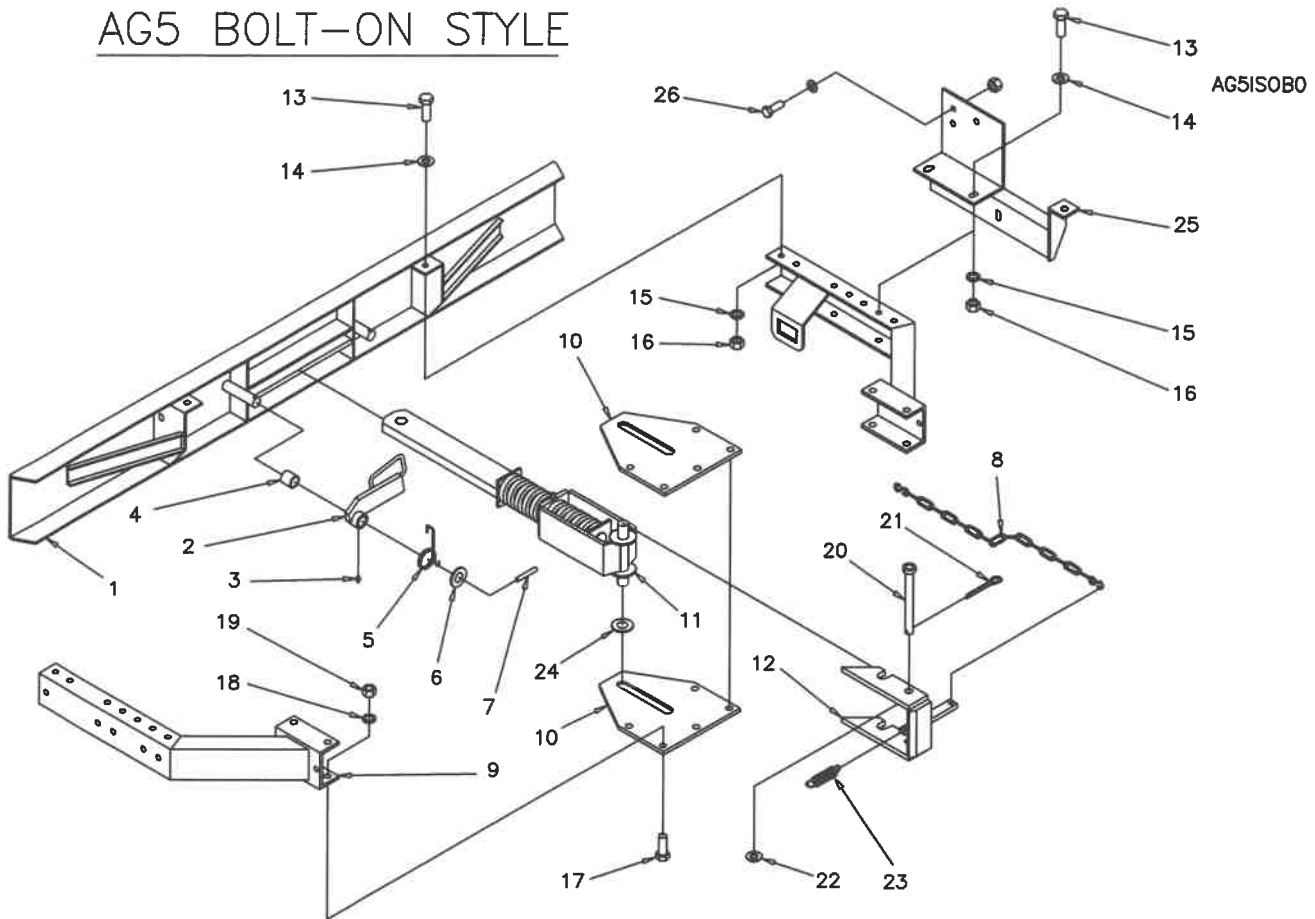

AG5 BOLT-ON STYLE

ITEM	PART NO.	DESCRIPTION	QTY.
1	47209260	BUMPER FACE ASSEMBLY	1
	47109260	BUMPER FACE, (REPLACEMENT ONLY)	
	ITEMS 2 TO 7 ARE PREASSEMBLED TO ITEM 1		-
2	47109148	ARMLOCK ASSEMBLY, L.H.	1
2	47109149	ARMLOCK ASSEMBLY, R.H.	1
	ITEMS 3 AND 4 ARE PREASSEMBLED TO ITEM 2		-
3	18901805	GREASE ZERK, STRAIGHT	2
4	47101031	BRASS BUSHING	2
5	47101149	TORSION SPRING, LEFT	1
5	47101150	TORSION SPRING, RIGHT	1
6	18852200	FLATWASHER, 1 INCH SAE (ZP)	2
7	18511034	ROLL PIN, 1/4 X 2 1/2	2
8	47109774	PULL CHAIN WITH "S" HOOK	1
	47109002	STANDARD HARDWARE PACKAGE	1
	INCLUDES ITEMS 9 TO 24		-
9	47109150	SET- SIDE BRACE WELDMENTS	1
10	47102020	TOP PLATE	2
11	47109455	DRAWBAR ASSEMBLY	1
12	47109419	HOOK ASSEMBLY	1
	47005823	ASSEMBLY BOLT PACKAGE	1
	INCLUDES ITEMS, 13 TO 24		-
13	18057424	BOLT, 1/2-13NC. X 1 1/4	12
14	18811400	FLATWASHER, 1/2 INCH	12
15	18891400	LOCKWASHER, 1/2 INCH	12
16	18417400	HEX. NUT, 1/2-13NC.	12
17	18047926	BOLT, 5/8-11NC. X 1 1/2	8
18	18891600	LOCKWASHER, 5/8 INCH	8
19	18417900	HEX. NUT 5/8-11NC.	8
20	47109056	HOOK PIN	1
21	18561026	COTTER PIN, 1/4 X 1 1/2	1
22	18811800	FLATWASHER, 3/4 INCH	1
23	47106043	EXTENSION SPRING	1
24	18852200	FLATWASHER, 1 INCH SAE (ZP)	1

ITEM	PART NO.	DESCRIPTION	QTY.
25	47109739	MOUNTING BRACKETS, SET "A" for CHEV. 1988 AND UP	1
25	47108822	MOUNTING BRACKETS, SET "B" for FORD 1999 3/4 TON H.D. OR 1 TON	1
25	47102431	MOUNTING BRACKETS, SET "C" for CHEV. (STD) THRU 1987	1
25	47109433	MOUNTING BRACKETS, SET "D" for DODGE, THRU 1993	1
25	47107416	MOUNTING BRACKETS, SET "E" for DODGE, SHORT BOX, 1994 THRU '98	1
25	47109429	MOUNTING BRACKETS, SET "F" for FORD, 1980 THRU '97	1
25	47108641	MOUNTING BRACKET, SET "G" for 1998 DODGE (3/4T) SHORT BOX	1
25	47109423	MOUNTING BRACKETS, SET "H" for FORD, 1973 THRU 1979	1
25	47108198	MOUNTING BRACKETS, SET "K" for FORD, (1/2T & 3/4T LD) 1997 AND UP	1
25	47109193	MOUNTING BRACKETS, SET "M" for DODGE, 1994 AND UP	1
25	47109901	MOUNTING BRACKETS, SET "N" for CHEV. SHORT BOX, 1988 THRU '98	1
25	47109420	MOUNTING BRACKETS, SET "HC" for FORD, HI-CLEARANCE 1980 AND UP	1
25	47109044	MOUNTING BRACKETS, SET "P" for CHEV SHORT BOX (1/2T) 1999	1
26	—	MOUNTING BOLT PACKAGE SEE BOLT PACKAGE LIST FOR AG1 (BRUTE II BUMPER)	1